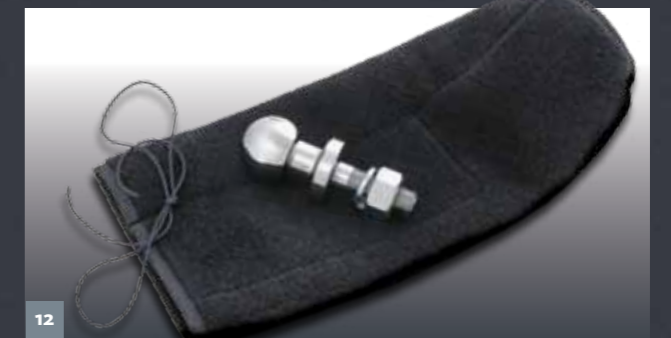

Touring, Cargo and Storage

5 **Roof Box (50kg weight capacity)**. 6 **Pet and Luggage Guard**. Keeps animals and items in the luggage area. 7 **Double Deck Cargo Shelf***. Place heavier items below and lighter items on the shelf. Or store the shelf away until you need it. Standard on Sport and Luxury models. 8 **Organiser Box**. Keeps your boot tidy and folds away flat. 9 **Cargo Net**. The tight fitting flexible cord construction helps prevent cargo damage. 10 **Rear Armrest Tray***. Rear seat passengers can store 'extras' in the multiple compartments. 11 **Tow Bar Kit* and Chrome Tow Ball (sold separately)**. Designed to Honda's strict specifications, accommodates your lifestyle options. Maximum towing capacities: Trailer with brake (twin axle trailer): 1,500kg, Trailer without brake (twin axle trailer): 600kg, Trailer with brake (single axle trailer): 1,200 kg, Trailer without brake (single axle trailer): 600kg. Refer to Owner's Manual for full details. 12 **Tongue and Towball Storage Bag**. Accessory Chrome Tow ball not included.

* The accessory Double Deck Cargo Shelf is not compatible with the accessory Luggage Area Protector Liner. # The accessory Rear Armrest Tray is not compatible with the accessory Rear Seat Saver. † The accessory Tow Bar Kit is not compatible with the accessory Rear Skid Plate.